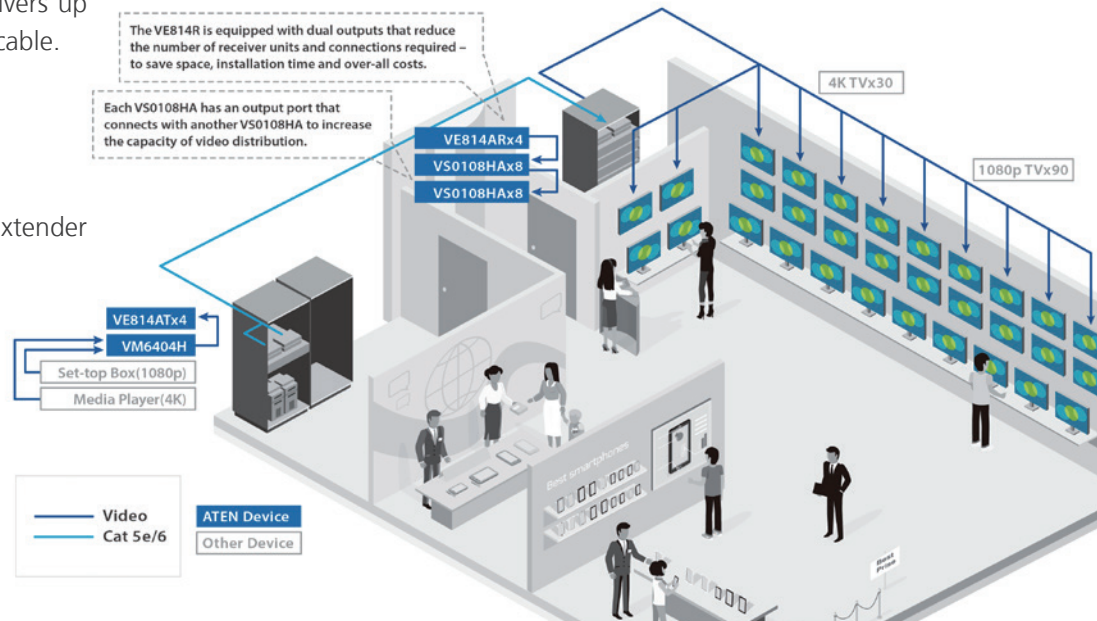

## Retail – 3C Chain Store, India

One of the leading consumer electronics retail chain stores in India wanted an in-store 4K and Full HD TV display installation to deliver promotional information and announcements to create an alluring shopping atmosphere for customers. This needed to be compatible with multiple displays of 4K and 1080p resolutions, various sizes, brands and specification and to support a diverse array of source devices for playback, with the capability to play video through specific software and Apps. The distance between displays and source averaged around 50 meters.

## ATEN Solution

Making the most of HDBaseT's ability to enable the seamless integration of professional AV equipment, ATEN provided an HDCP-compliant solution that was able to easily up/downscale 4K and 1080p content and provide dual 4K video output to receivers up to 100m away using a single cable.

## **Hospitality – Elevens Bar & Grill, UK**

Elevens Bar & Grill, a new sports bar launched by Wales and Real Madrid footballer Gareth Bale, desired a state-of-the-art solution to offers guests an unparalleled sports viewing experience in a stylish and modern setting, with 20 flat screens over two floors which broadcast the biggest live sporting events from around the world in stunning 4K. The solution needed to be unproblematic for staff to use, while maintaining the option to expand the number of video sources or displays at a later stage.

### **ATEN Solution**

Taking full advantage of its modular matrix switch's full interoperability with HDBaseT technology, ATEN provided the perfect solution to guarantee to smooth distribution of 4K content while also allowing the staff access to simple content control capabilities for non-technical users via iPad.