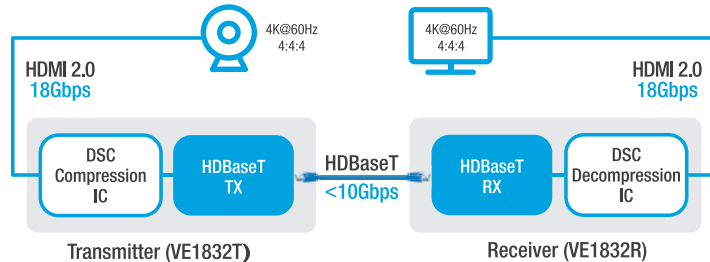

## HDBaseT 2.0 (Up to 100M)

**VE1832** Coming Soon

True 4K HDMI/USB HDBaseT 2.0 Extender

Long Reach  
Mode

 **HDCP 2.2**

Extend True 4K video via single cat 6 cable up to 100 meters by Display Stream Compression (DSC) technology

### Display Stream Compression (DSC)

- VESA standard for visually-lossless compression
- Video is compressed line by line, meaning very low latency
- Very light compression ratio of 2:1 or 3:1