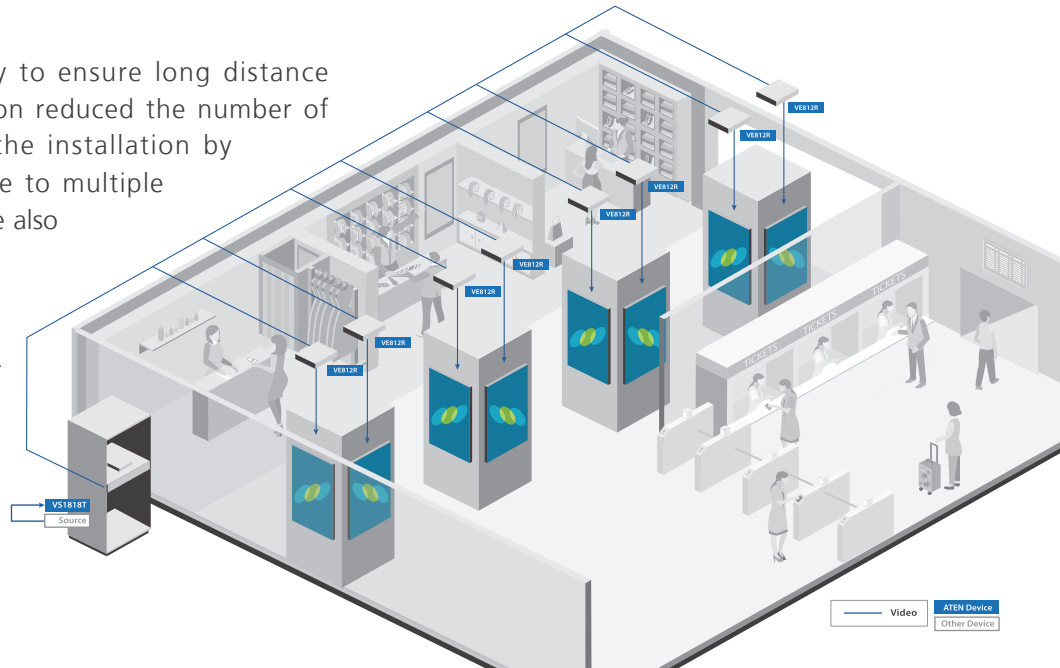

## ATEN Solution

Utilizing HDBaseT technology to ensure long distance transmission, the ATEN solution reduced the number of signage players required in the installation by broadcasting one input source to multiple destinations simultaneously while also reducing heavy cabling.

## Retail – 3C Chain Store, India

One of the leading consumer electronics retail chain stores in India wanted an in-store 4K and Full HD TV display installation to deliver promotional information and announcements to create an alluring shopping atmosphere for customers. This needed to be compatible with multiple displays of 4K and 1080p resolutions, various sizes, brands and specification and to support a diverse array of source devices for playback, with the capability to play video through specific software and Apps. The distance between displays and source averaged around 50 meters.