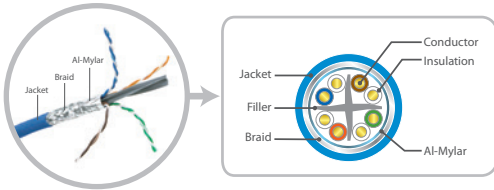

Accessories

2L-2910

305M HDBaseT SF/UTP Cat 6 Cable

- Designed to reduce cross talk
- Optimized for distributing multiple digital signals – HD video, audio, Ethernet, power and control
- Verified to meet performance requirements set by HDBaseT Alliance
- Supports sweep frequency up to 400 MHz
- Supports up to 4K data transmission